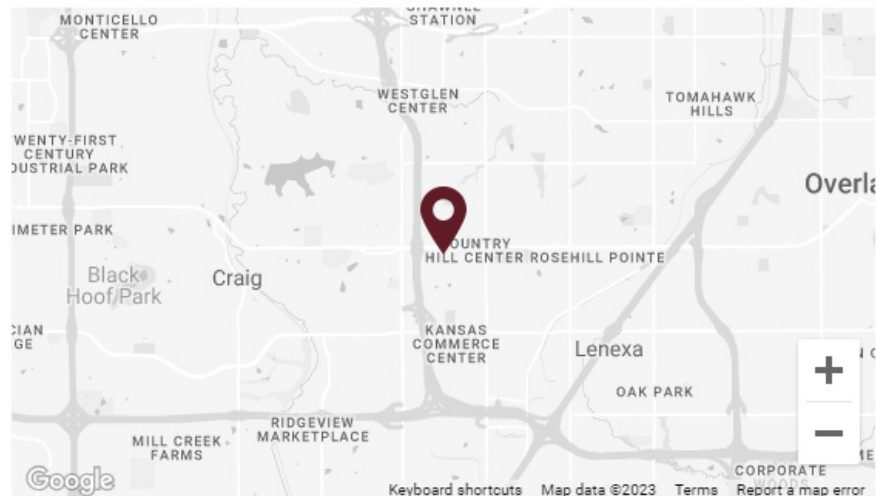

SUPPORT

BANDAIDES WEST

Oct 12, 2023

All day

8742 Loiret Blvd
Lenexa, KS 66219

SHARE ON SOCIAL MEDIA

[DIRECTIONS](#)

WAYS TO SUPPORT THIS FUNDRAISER